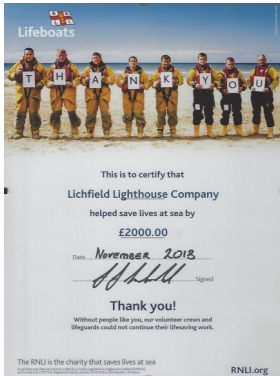

LICHFIELD LIGHTHOUSE COMPANY

January 2019

www.lichfieldlighthouse.com

2018 PERFORMANCES

Saturday 20 January	Stafford with Rugeley RNLI, Fish Supper
Sunday, 6 May	Reception for Twin City, Limburg
Sunday 13 May	New Hall Mill Open Day
Saturday 16 June	Lichfield Folk Festival
Wednesday 20 June	Beacon Park Village
Tuesday 3 July	Forest Arts Centre, Walsall SC Orchestra
Thursday 26 July	Lichfield in Bloom
Saturday 11 August	Tamworth RNA
Sunday 12 August	New Hall Mill Open Day
Saturday 29 September	Streetly Methodist Church, Eco Festival
Saturday 20 October	Festival of Folk, Arts & Heritage Procession
Saturday 27 October	Opening of Seasalt Lichfield
Saturday 27 October	Open Day, Claymills Victorian Pumping Station
Thursday 1 November	Chase Terrace Ladies Group
	Burntwood Library
Tuesday 13 November	Tamworth & Lichfield RNLI Branch
	Fish & Chip Supper
Monday 19 November	Trefoil Guild, Mere Green
Friday 30 November	St Mary's Church, Weeford
	St Andrew's Day Concert
Friday 7 December	Whittington Village Hall
	Flower Club Christmas Event
Friday 14 December	Laughing Duck Café, Fradley
	Christmas Bistro Night

JAN 28TH FEB 25TH MAR 25TH

RNLI DONATIONS AND COLLECTIONS

Our current running total is - £3015.74

Presentation of Certificate from the RNLI for Reaching a Total of £2,000 in Donations

(An amount we have now exceeded—see above)